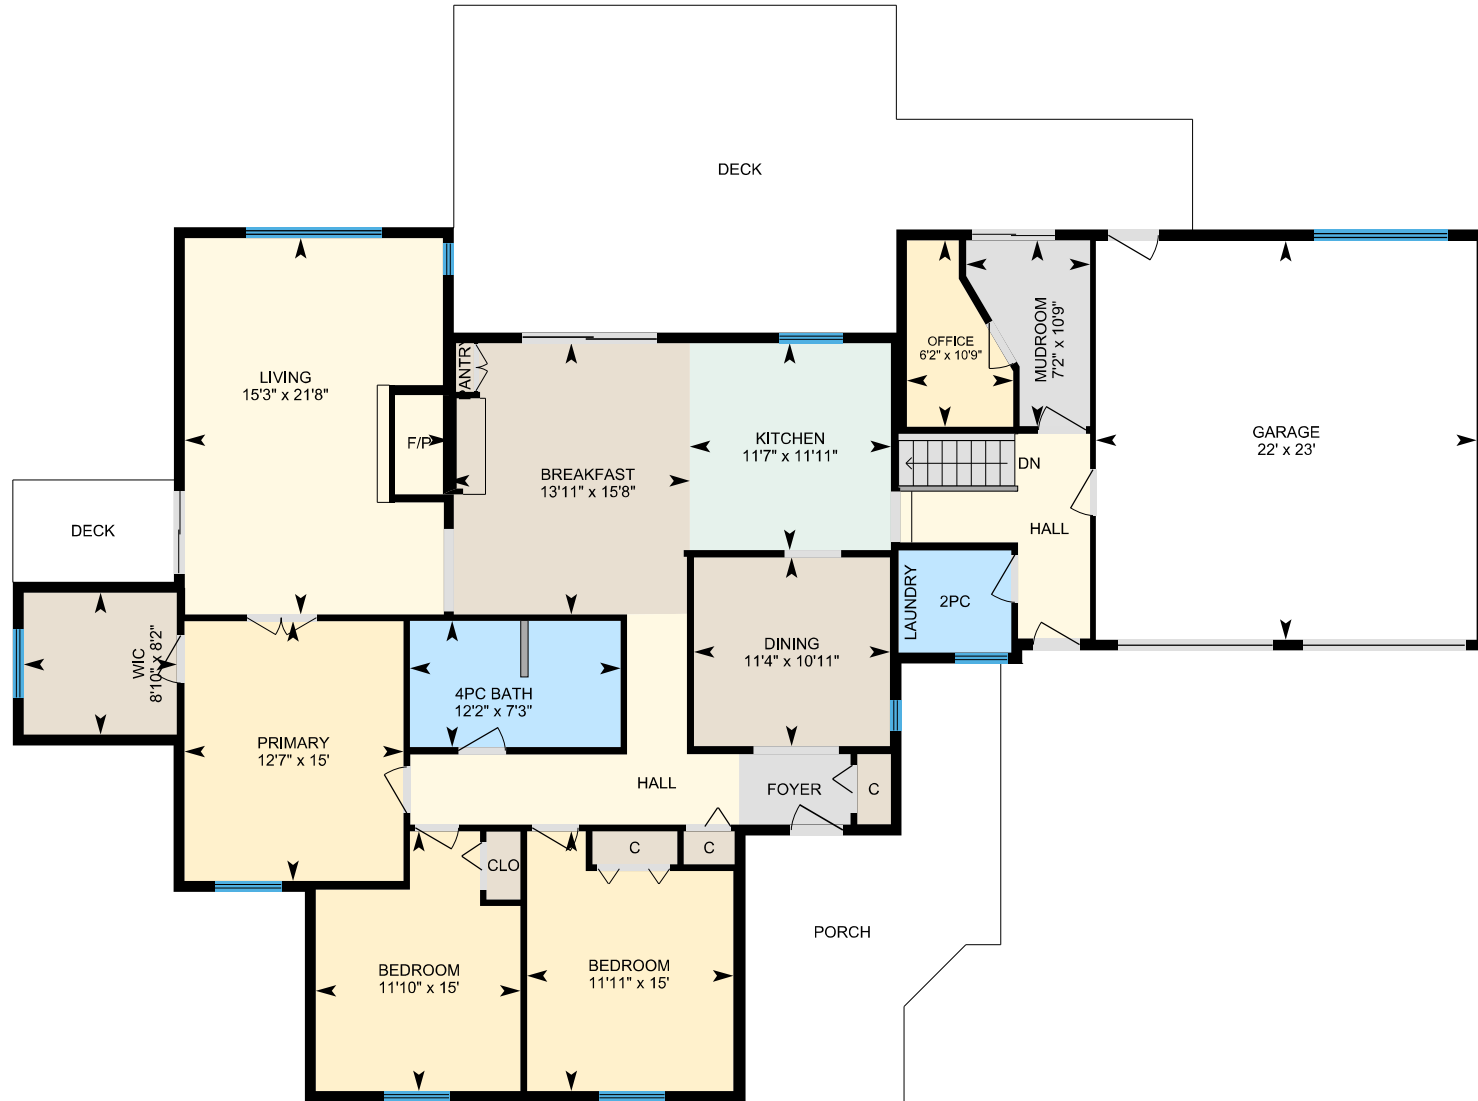

46 Ostrea Lake Rd, Musquodoboit Harbour, NS

Main Building: Total Exterior Area Above Grade 2095.49 sq ft

Main Floor
Exterior Area 2095.49 sq ft

Basement (Below Grade)
Exterior Area 607.59 sq ft

46 Ostrea Lake Rd, Musquodoboit Harbour, NS

Main Floor Exterior Area 2095.49 sq ft
Interior Area 1955.04 sq ft
Excluded Area 547.58 sq ft

PREPARED: 2024/05/16

White regions are excluded from total floor area in iGUIDE floor plans. All room dimensions and floor areas must be considered approximate and are subject to independent verification.

46 Ostrea Lake Rd, Musquodoboit Harbour, NS

Basement (Below Grade) Exterior Area 607.59 sq ft
Interior Area 539.57 sq ft

0 3 6 ft

PREPARED: 2024/05/16