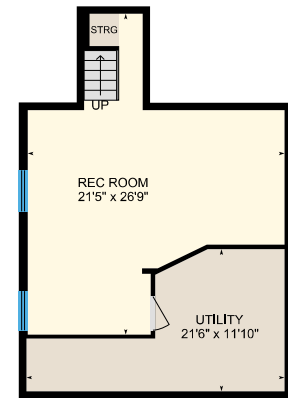

46 Ostrea Lake Rd, Musquodoboit Harbour, NS

Main Building: Total Exterior Area Above Grade 2095.49 sq ft

Main Floor
Exterior Area 2095.49 sq ft

Basement (Below Grade)
Exterior Area 607.59 sq ft

46 Ostrea Lake Rd, Musquodoboit Harbour, NS

Main Floor Exterior Area 2095.49 sq ft
Interior Area 1955.04 sq ft
Excluded Area 547.58 sq ft

PREPARED: 2024/05/16

White regions are excluded from total floor area in iGUIDE floor plans. All room dimensions and floor areas must be considered approximate and are subject to independent verification.

46 Ostrea Lake Rd, Musquodoboit Harbour, NS

Basement (Below Grade) Exterior Area 607.59 sq ft
Interior Area 539.57 sq ft

0 3 6 ft

PREPARED: 2024/05/16