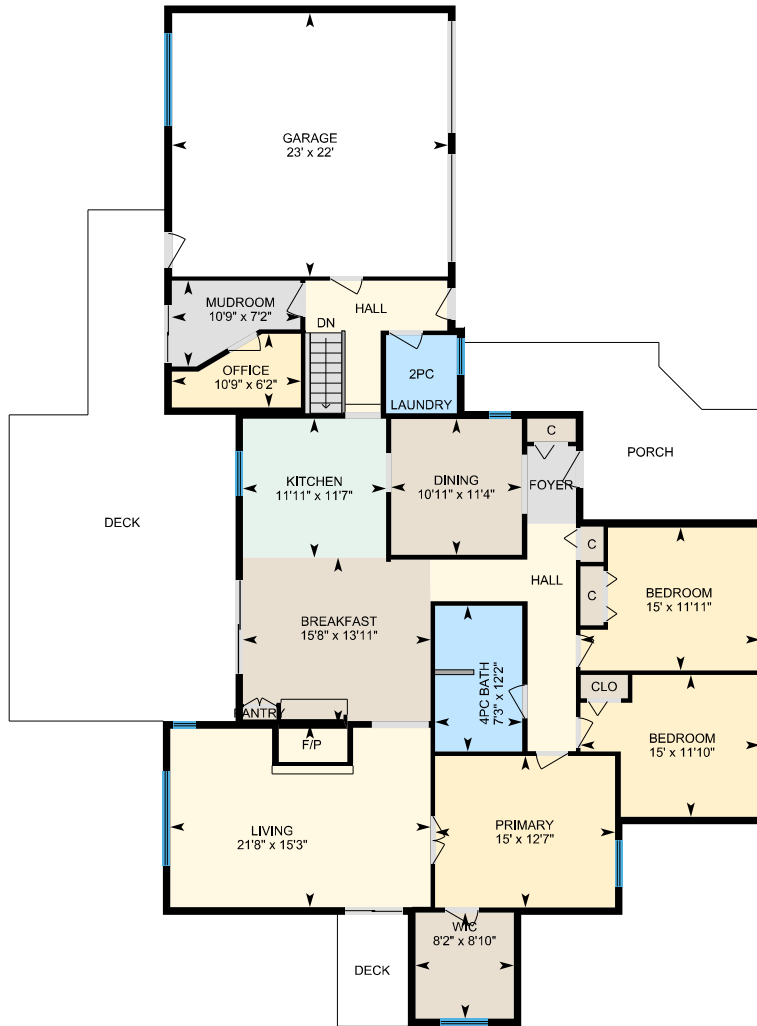

46 Ostrea Lake Rd, Musquodoboit Harbour, NS

Main Building: Total Exterior Area Above Grade 2095.49 sq ft

Main Floor
Exterior Area 2095.49 sq ft

Basement (Below Grade)
Exterior Area 607.59 sq ft

46 Ostrea Lake Rd, Musquodoboit Harbour, NS

Main Floor Exterior Area 2095.49 sq ft
Interior Area 1955.04 sq ft
Excluded Area 547.58 sq ft

PREPARED: 2024/05/16

White regions are excluded from total floor area in iGUIDE floor plans. All room dimensions and floor areas must be considered approximate and are subject to independent verification.

46 Ostrea Lake Rd, Musquodoboit Harbour, NS

Basement (Below Grade) Exterior Area 607.59 sq ft
Interior Area 539.57 sq ft

0 3 6 ft

PREPARED: 2024/05/16