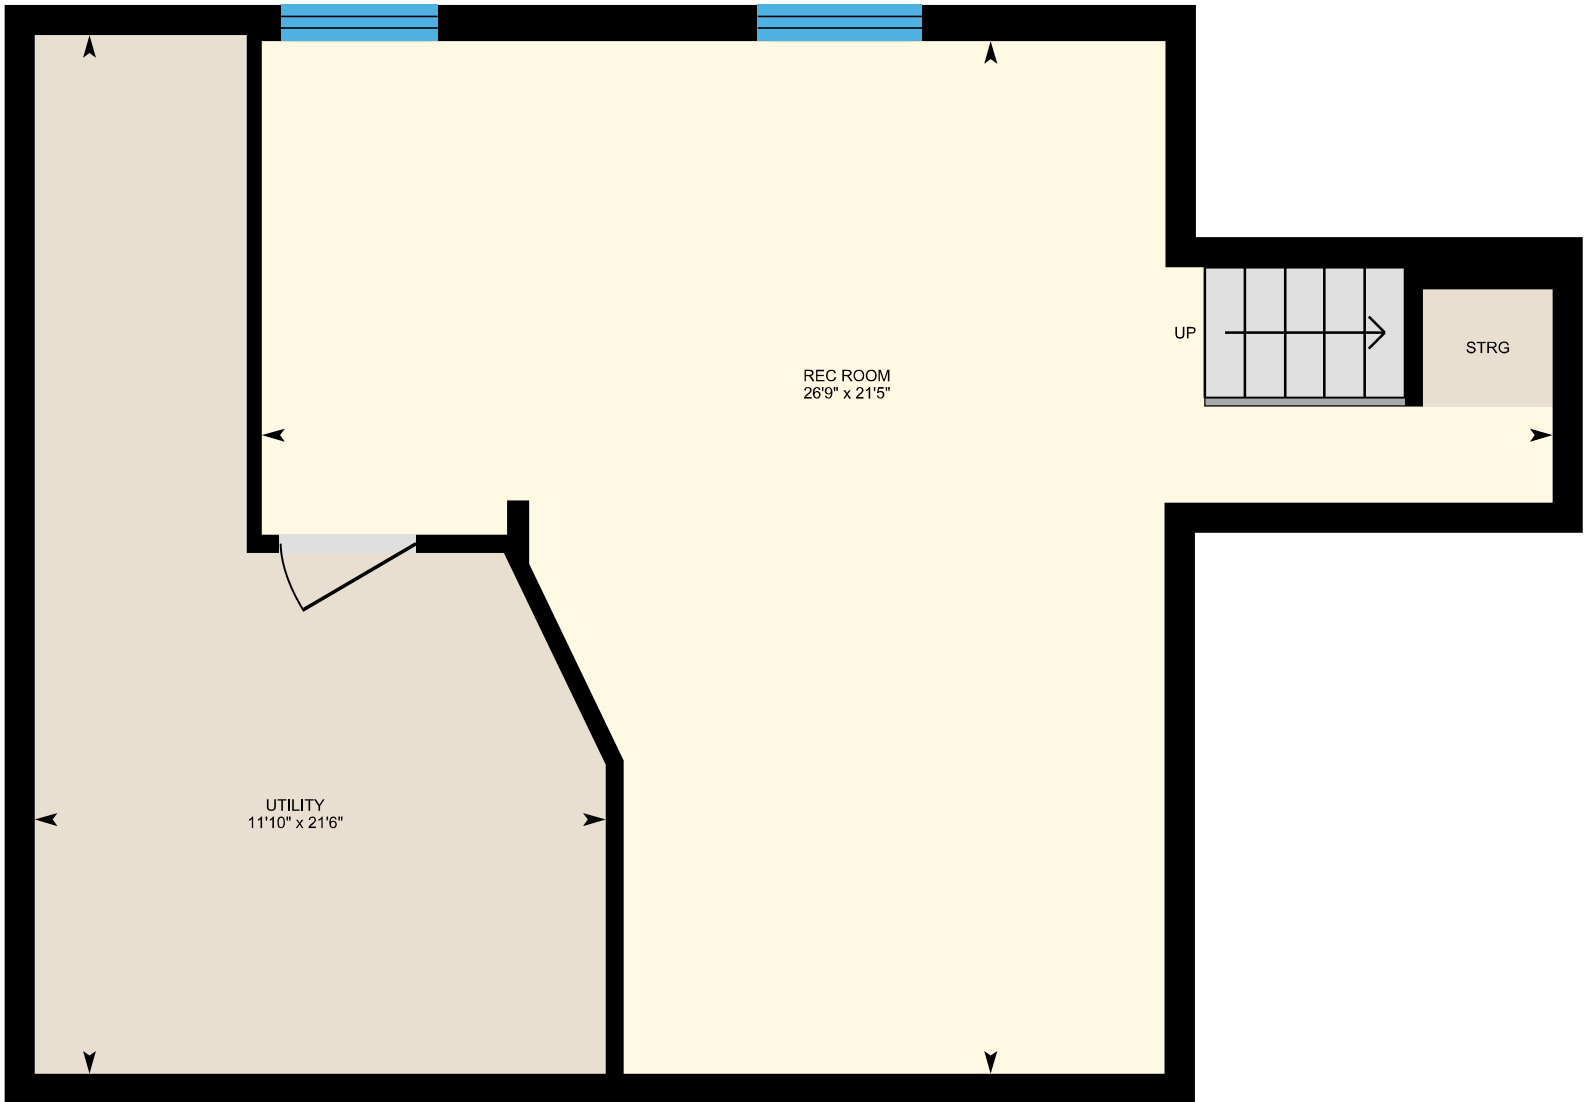

46 Ostrea Lake Rd, Musquodoboit Harbour, NS

Main Building: Total Exterior Area Above Grade 2095.49 sq ft

Main Floor
Exterior Area 2095.49 sq ft

Basement (Below Grade)
Exterior Area 607.59 sq ft

46 Ostrea Lake Rd, Musquodoboit Harbour, NS

Main Floor Exterior Area 2095.49 sq ft
Interior Area 1955.04 sq ft
Excluded Area 547.58 sq ft

PREPARED: 2024/05/16

White regions are excluded from total floor area in iGUIDE floor plans. All room dimensions and floor areas must be considered approximate and are subject to independent verification.

46 Ostrea Lake Rd, Musquodoboit Harbour, NS

Basement (Below Grade) Exterior Area 607.59 sq ft
Interior Area 539.57 sq ft

0 3 6 ft

PREPARED: 2024/05/16